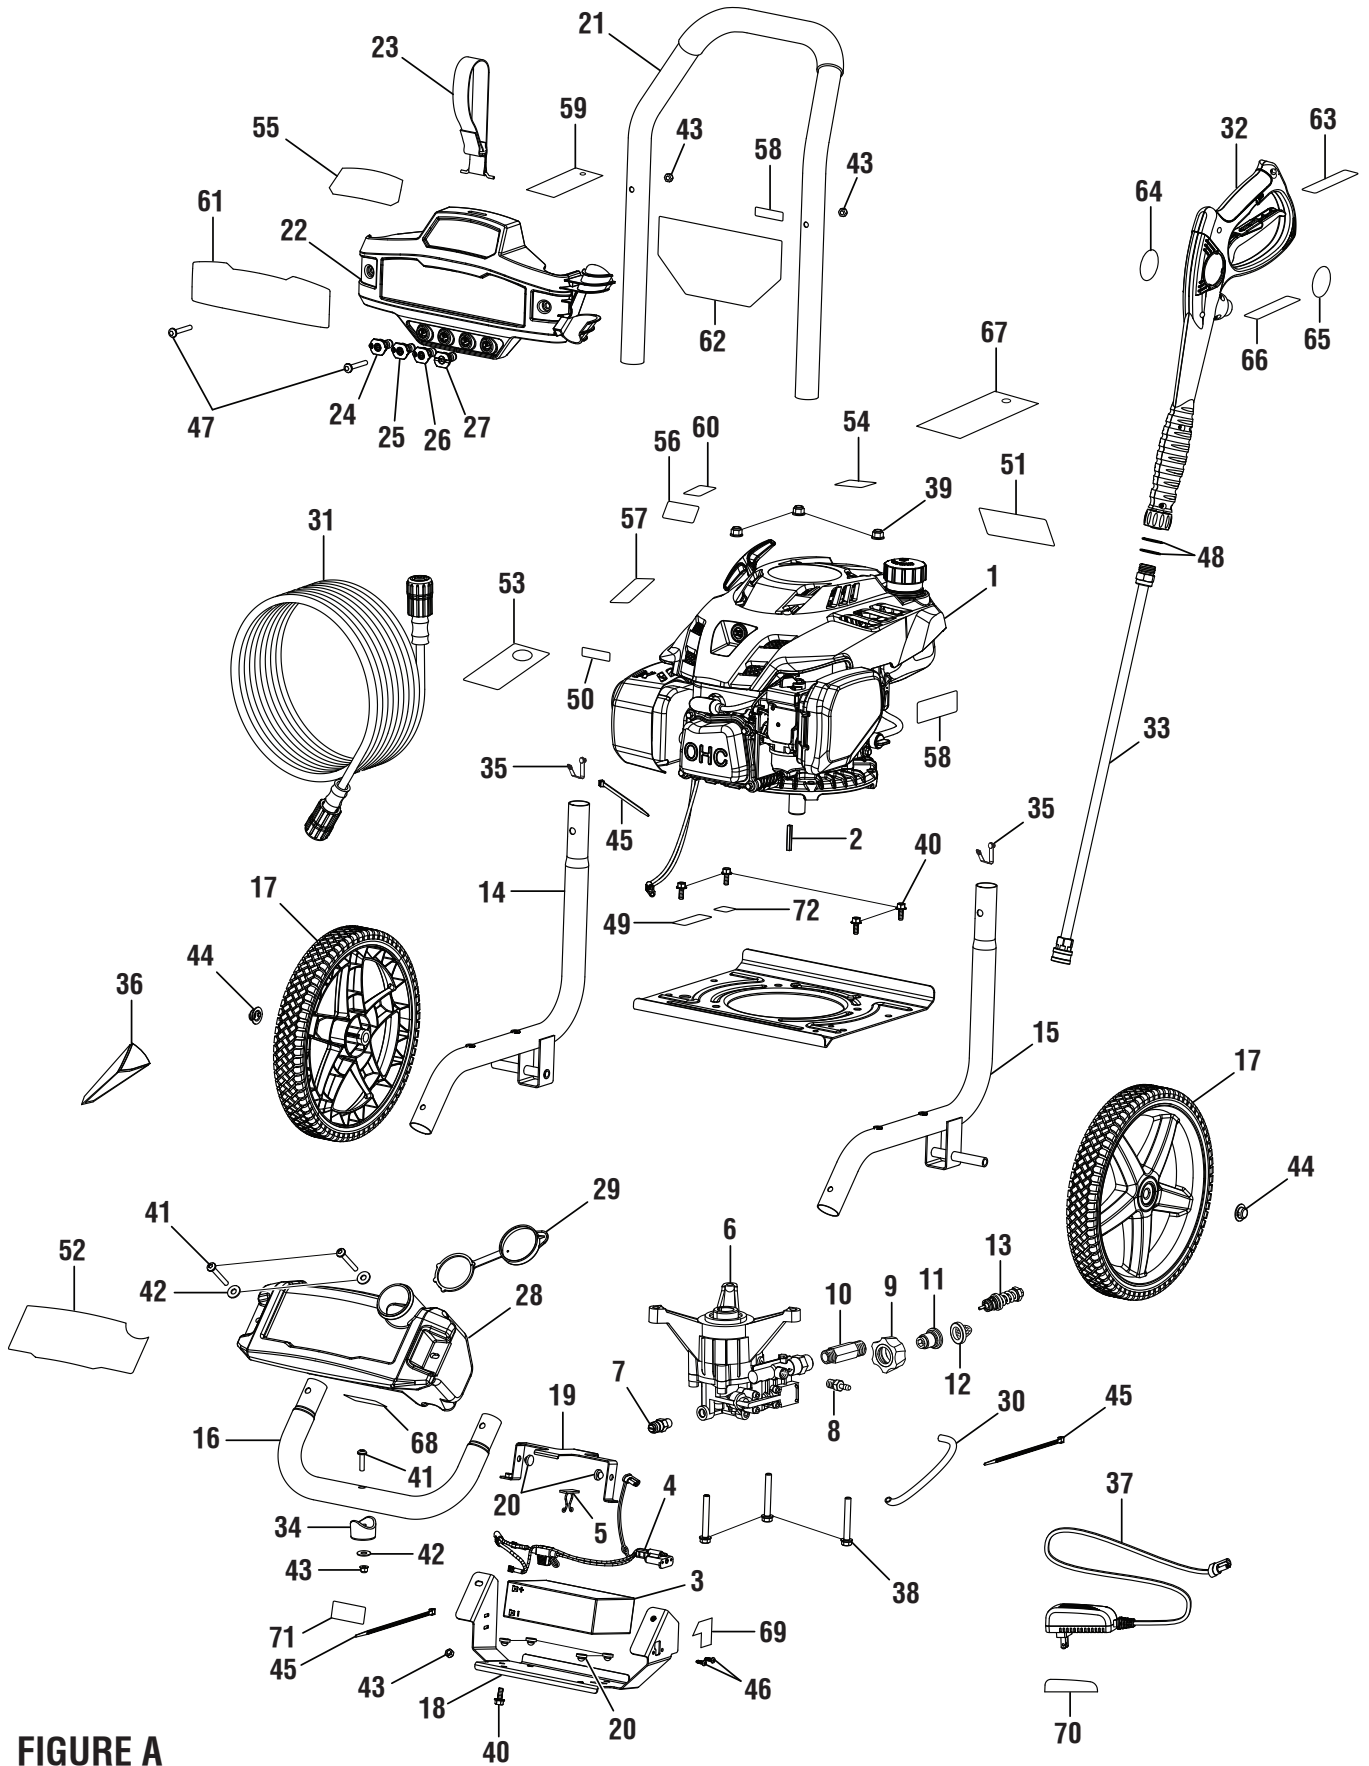

Pressure Washer
Manufacturing No. 090079294/090079319
Item No. PS80312E/PS80312E-ECOM
Replacement Parts List

POWERSTROKE PRESSURE WASHER – ITEM NO. PS80312E/PS80312E-ECOM

FIGURE A